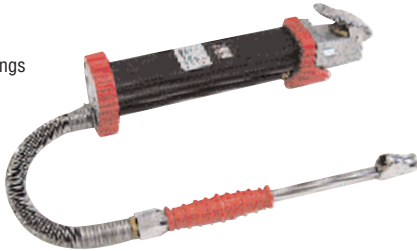

TYRE INFLATORS/CHUCKS

MODEL: SRT-6001A

Tyre Inflator with Gauge

- Tyre inflator
- Pop out brass gauge
- Economy model

Trade: \$29

9 330514 000717

MODEL: SRT-7002

Compact 3 Function Tyre Inflator

- Tyre inflator and deflator
- Easy to read dial gauge
- Quality hose and fittings
- Compact design

Trade: \$49

9 330514 000724

MODEL: S-900

Trade Tyre Inflator

- Tyre inflator and deflator
- Dial gauge
- High quality hose and fittings
- Trade quality

Trade: \$110

9 330514 000731

MODEL: TC-9084

Tyre Chuck

- Dual head
- 1/4" inlet

Trade: \$8

9 330514 001004

MODEL: TC-9085

Premium Tyre Chuck

- Dual head
- 1/4" inlet
- Rubber grip

Trade: \$20

9 330514 001011