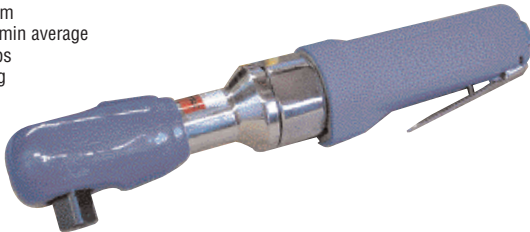

RATCHET WRENCHES

MODEL: SX-323

3/8" dr Mini Ratchet Wrench

Length: 165mm
Speed: 230rpm
Capacity: 10mm Bolt
Air Con: 141L/min average
Torque: 30ft/lbs

Trade: \$125

9 330514 001110

MODEL: SX-335

1/2" dr Ratchet Wrench

Length: 260mm
Speed: 200rpm
Capacity: 13mm Bolt
Air Con: 540L/min average
Torque: 95ft/lbs

Trade: \$180

9 330514 002612

MODEL: SX-336

1/2" dr Ratchet Wrench

Length: 227mm
Speed: 170rpm
Air Con: 110L/min average
Torque: 95ft/lbs
Weight: 1.17kg

Trade: \$140

9 330514 006269

MODEL: SX-350

1/4" dr & 3/8" dr Through Ratchet

Length: 210mm
Air Con: 85L/min average
Torque: 30ft/lbs
Weight: .55kg

Trade: \$185

**COMES WITH
DUAL ANVIL & INSERT
SOCKETS**

Dual Anvil