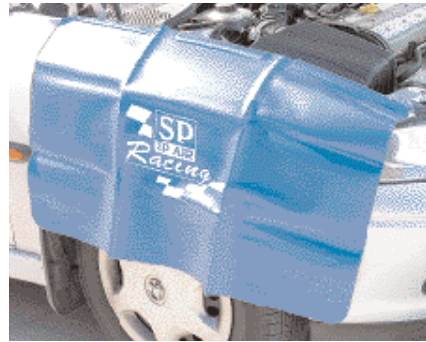

GARAGE EQUIPMENT

MODEL: SPR-11
Protective Mechanics
Seat Cover

Trade: \$20

MODEL: SPR-22
Mechanics Mudguard
Protector
• Magnetic

Trade: \$35

9 33 051 4 00659 7

9 33 051 4 00537 8

MODEL: SPR-33
Mechanics Roller Seat
• With adjustable seat

Trade: \$75

MODEL: SPR-44
SP Racing Creeper

Trade: \$65

9 33 051 4 00660 3

9 33 051 4 00661 0