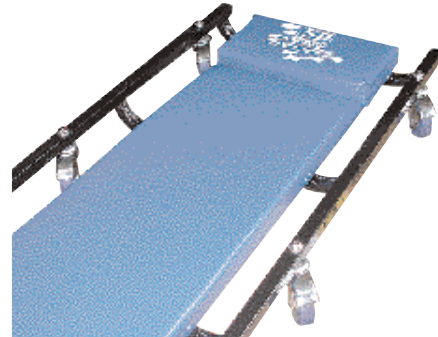

GARAGE EQUIPMENT

MODEL: SPR-11
Protective Mechanics
Seat Cover

Trade: \$20

MODEL: SPR-22
Mechanics Mudguard
Protector
• Magnetic

Trade: \$35

9 33 051 4 00659 7

9 33 051 4 00537 8

MODEL: SPR-33
Mechanics Roller Seat
• With adjustable seat

Trade: \$75

MODEL: SPR-44
SP Racing Creeper

Trade: \$65

9 33 051 4 00660 3

9 33 051 4 00661 0