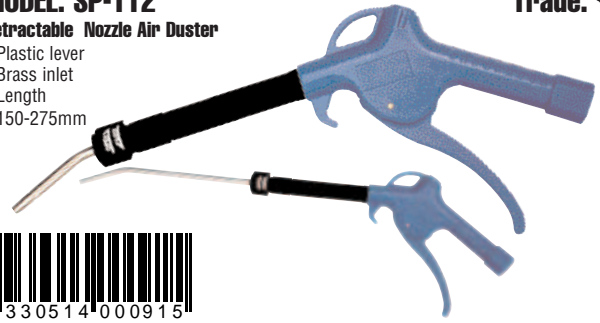

AIR DUSTERS

MODEL: SP-111

Long Nozzle Air Duster

- Plastic lever
- Brass inlet
- Length 100mm

Trade: \$20

9 330514 000922

MODEL: SP-112

Retractable Nozzle Air Duster

- Plastic lever
- Brass inlet
- Length 150-275mm

Trade: \$35

9 330514 000915

MODEL: SP-113

Long Nozzle Air Duster

- Plastic lever
- Brass inlet
- Length 750mm

Trade: \$29

9 330514 004807