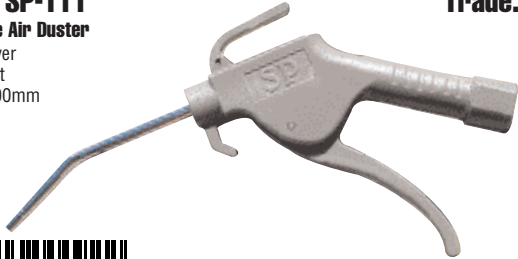

AIR DUSTERS

MODEL: SP-111

Long Nozzle Air Duster

- Plastic lever
- Brass inlet
- Length 100mm

Trade: \$20

9 330514 000922

MODEL: SP-112

Retractable Nozzle Air Duster

- Plastic lever
- Brass inlet
- Length 150-275mm

Trade: \$35

9 330514 000915

MODEL: SP-113

Long Nozzle Air Duster

- Plastic lever
- Brass inlet
- Length 750mm

Trade: \$29

9 330514 004807